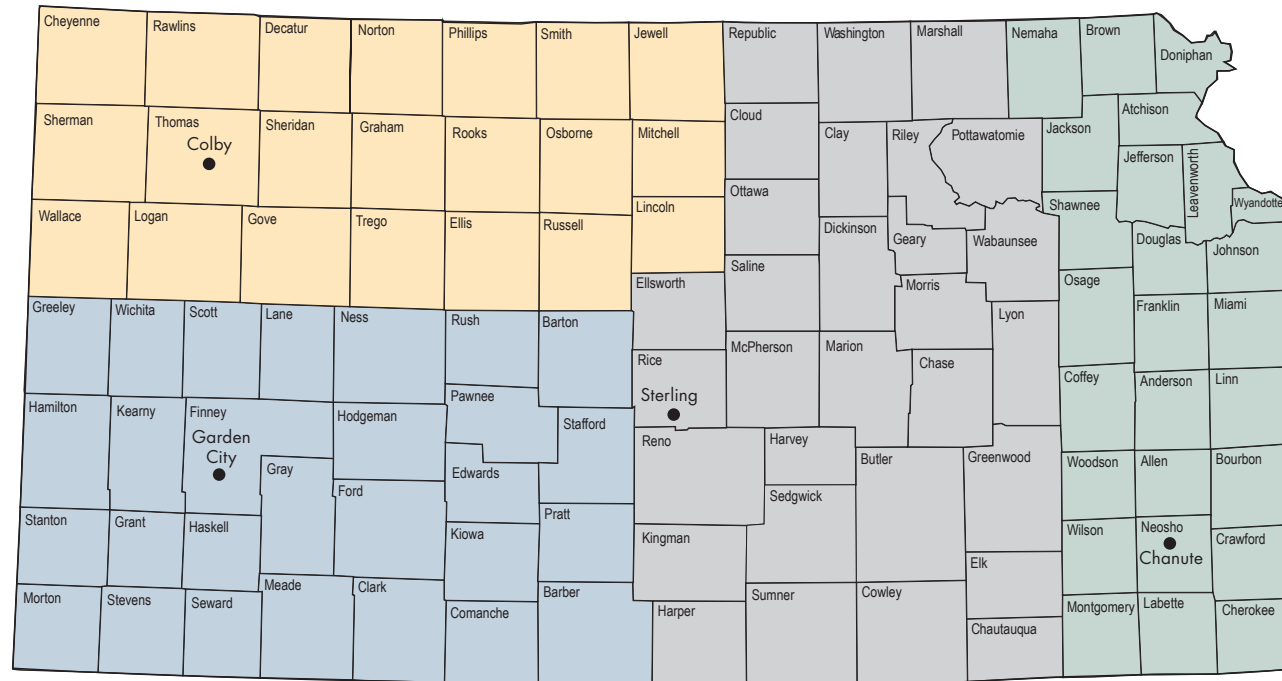

Office of Rural Opportunity Regions

Northwest Kansas

James Foster
 Office of Rural Opportunity Representative
 Kansas Department of Commerce
 1255 S. Range Avenue
 Colby, KS 67701
 (785) 443-3002
 E-mail: jfoster@kansascommerce.com
KansasCommerce.com